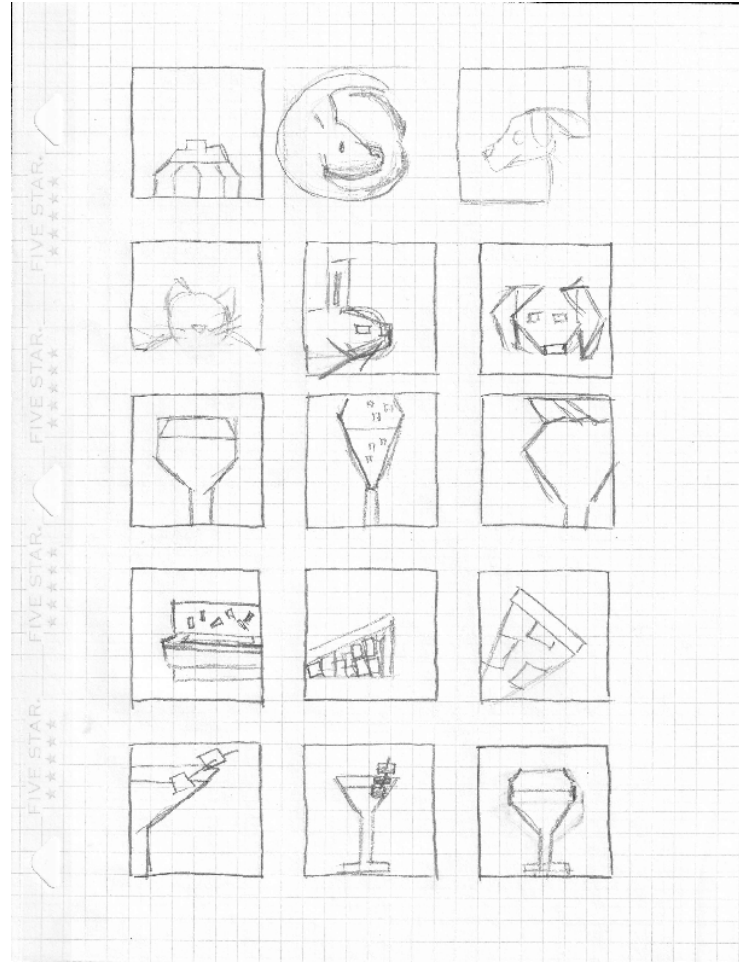

Erin Priest
Project B
Icon Sets

Professor Montero – GRDS-285-OL

ICON IDEA

RESTAURANT

I haven't really been able to come up with one idea to settle on for icons. I always have so many ideas that it's hard to concentrate on one and not be copying someone else's idea. I started with an icon to clip the symbols in each icon. I made them color but not completely set on that.

SKETCHES

ICON IDEA
RESTAURANT
ROUGHS

ICON IDEA
RESTAURANT
ROUGHS v2

ICON IDEA

RESTAURANT

FINAL V1

Based on feedback I darkened and thickened the strokes on the icons. I also added a box around the icons. I'm not 100% sure on that design, but I feel it works.